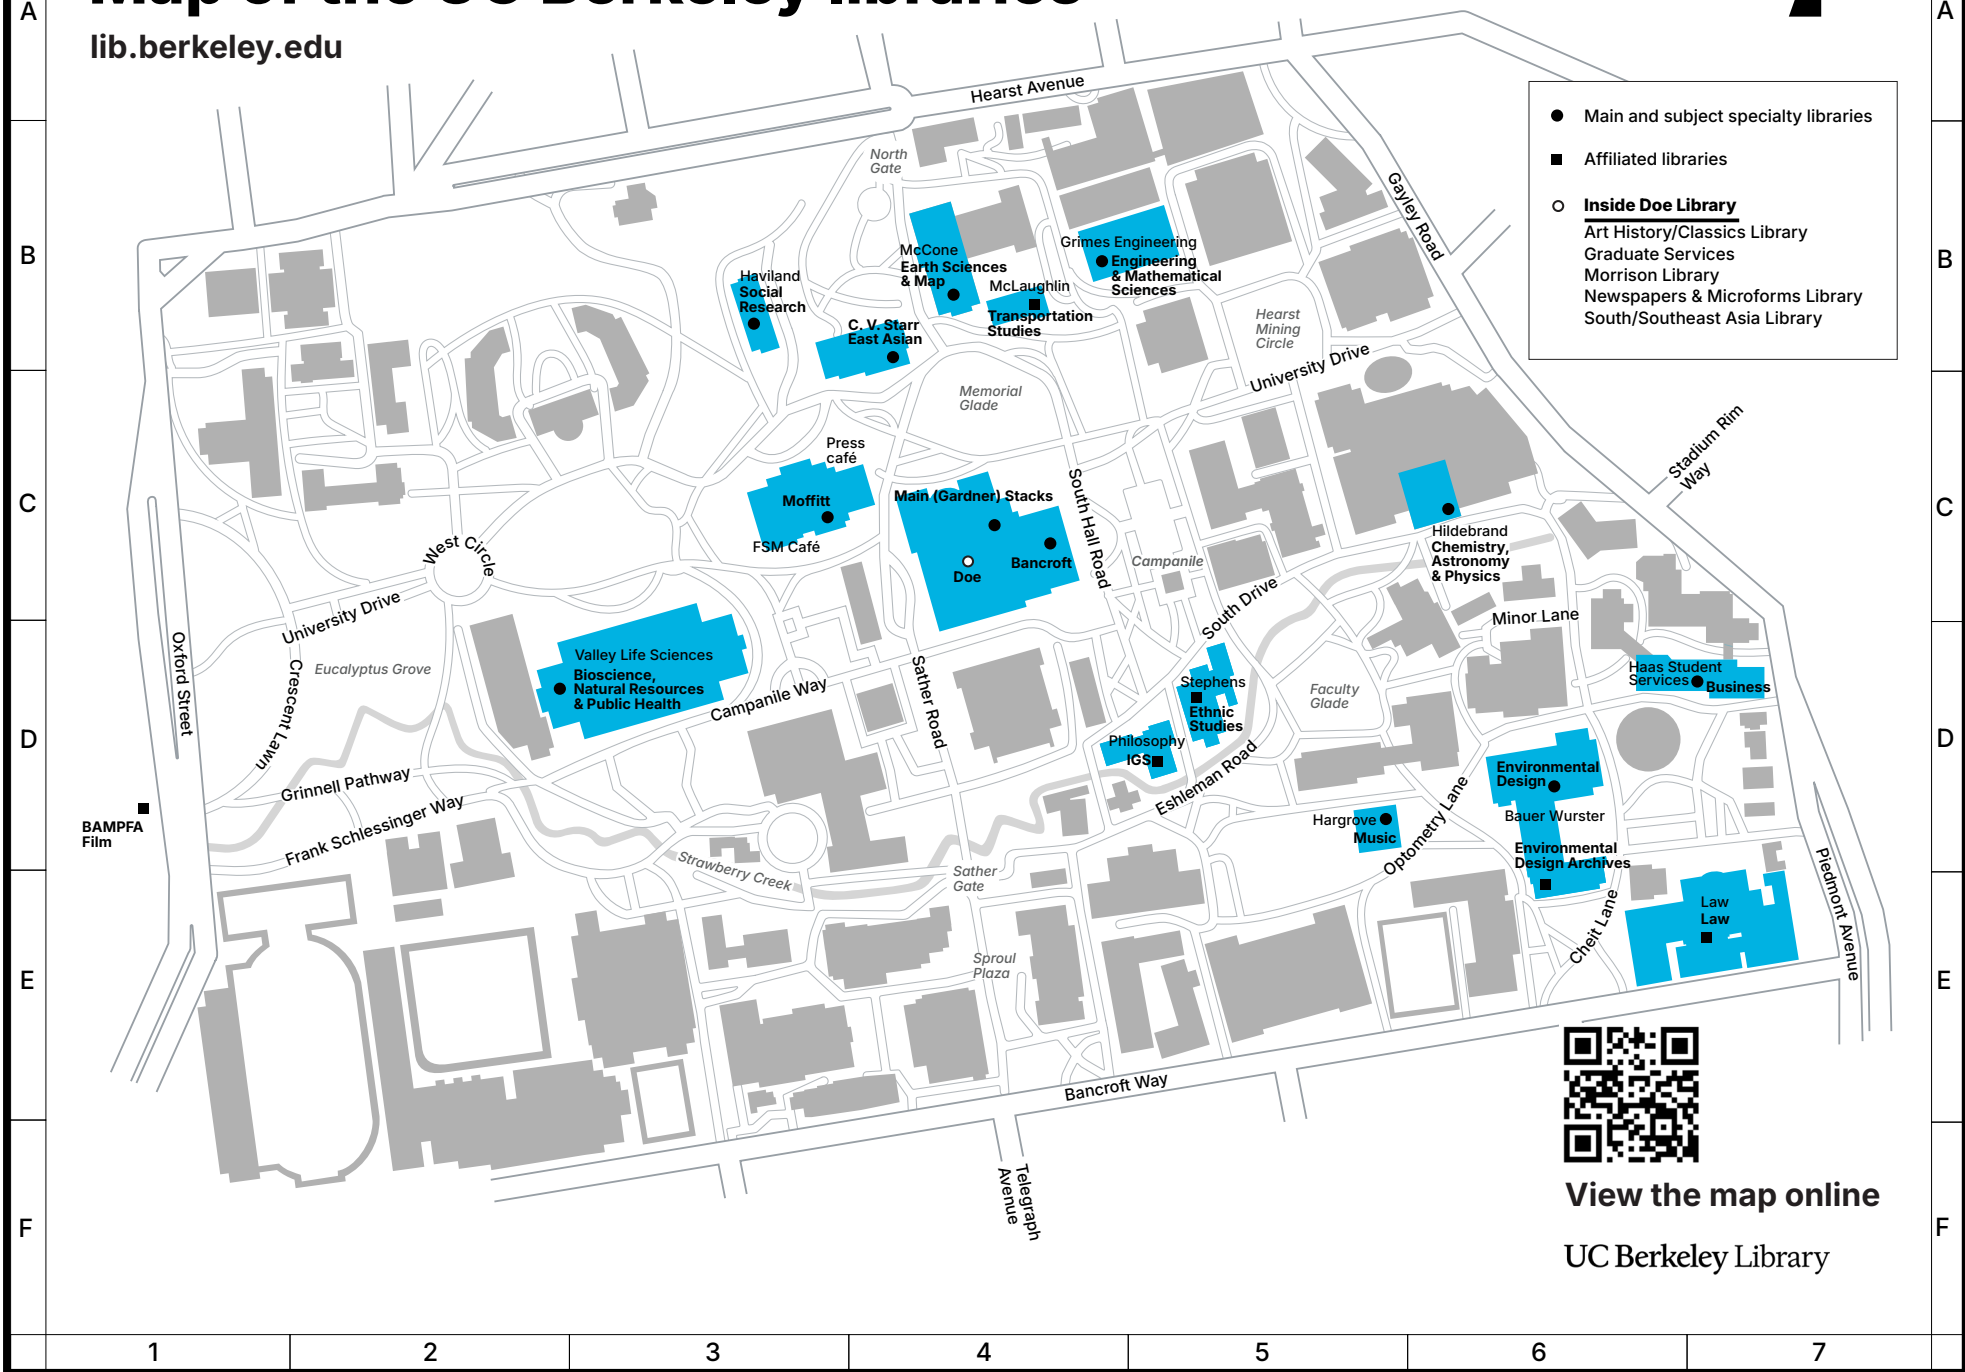

Map of the UC Berkeley libraries

lib.berkeley.edu

- Main and subject specialty libraries
- Affiliated libraries
- **Inside Doe Library**
 - Art History/Classics Library
 - Graduate Services
 - Morrison Library
 - Newspapers & Microforms Library
 - South/Southeast Asia Library

View the map online

UC Berkeley Library

Map of the UC Berkeley libraries

When can I visit? Some libraries have extended their hours in light of Moffitt Library's temporary closure. See when the libraries are open: ucberk.li/hours.

Affiliated libraries

- D-1 BAMPFA Film**
2155 Center St.
510-642-1437
- E-6 Environmental Design Archives**
280 Bauer Wurster
510-642-5124
- D-5 Ethnic Studies**
(Asian American studies, Chicano studies, Native American studies)
30 Stephens
510-643-1234
- D-5 Governmental Studies (IGS)**
109 Philosophy
510-642-1472
- E-7 Law**
Law Building
510-642-0621
- B-4 Transportation Studies (ITS)**
412 McLaughlin
510-642-3604