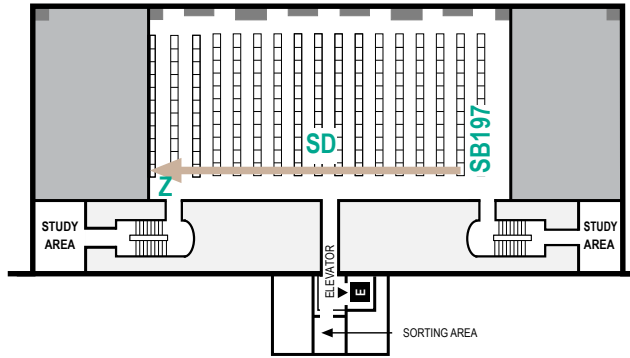

MARIAN KOSHLAND BIOSCIENCE, NATURAL RESOURCES & PUBLIC HEALTH LIBRARY

UPPER MEZZANINE

SB197 - Z

RESTROOMS

Exit the library, go down the stairs, turn left.

DRINKING FOUNTAINS

Exit the library, turn right.

LOWER MEZZANINE

RC601 - SB196

Library Conference Room
Group Study Rooms

FOOD and DRINK

are not allowed inside the library.

ENTRY FLOOR

A - RC600

Library Training Room