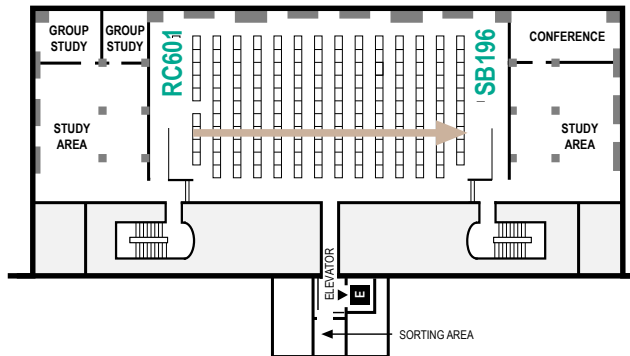

MARIAN KOSHLAND BIOSCIENCE, NATURAL RESOURCES & PUBLIC HEALTH LIBRARY

UPPER MEZZANINE

SB197 - Z

RESTROOMS

Exit the library, go down the stairs, turn left.

DRINKING FOUNTAINS

Exit the library, turn right.

LOWER MEZZANINE

RC601 - SB196

Library Conference Room
Group Study Rooms

FOOD and DRINK

are not allowed inside the library.

ENTRY FLOOR

A - RC600

Library Training Room